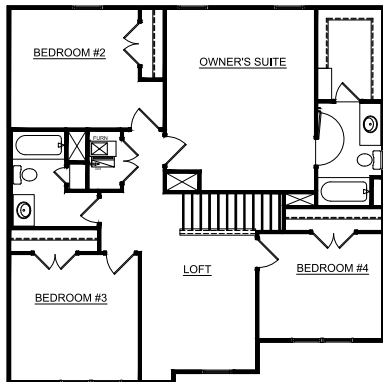

JAGOE HOMES, INC. #1

CUMBERLAND - A

1995 MEADOW GROVE DRIVE

WHISPERING MEADOWS

- Wonderful two story home that features a large foyer with natural light and two coat closets on the first floor.
- The foyer leads into a spacious family room that opens up into the dining room and kitchen. All with plenty of recessed and natural lighting.
- The beautiful kitchen includes upgraded Glacier Gray full overlay cabinets with a staggered height design and crown mould, an island, subway tile backsplash and stainless steel appliances.
- Finishing out the first floor is a spacious laundry room that features a window and built-in drop zone with bench. And a half bath for the convenience of guests.
- Luxurious wood look flooring throughout the main living areas. High quality carpet included in every bedroom.
- Oversized owner's suite provides a full bathroom with a 60" tub/shower and large walk-in closet.