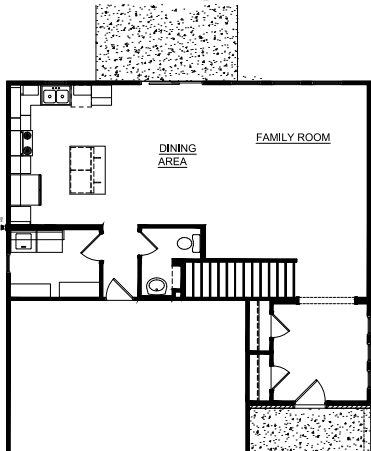

JAGOE HOMES, INC. #1

CUMBERLAND - A

1995 MEADOW GROVE DRIVE

WHISPERING MEADOWS

- Wonderful two story home that features a large foyer with natural light and two coat closets on the first floor.
- The foyer leads into a spacious family room that opens up into the dining room and kitchen. All with plenty of recessed and natural lighting.
- The beautiful kitchen includes upgraded Glacier Gray full overlay cabinets with a staggered height design and crown mould, an island, subway tile backsplash and stainless steel appliances.
- Finishing out the first floor is a spacious laundry room that features a window and built-in drop zone with bench. And a half bath for the convenience of guests.
- Luxurious wood look flooring throughout the main living areas. High quality carpet included in every bedroom.
- Oversized owner's suite provides a full bathroom with a 60" tub/shower and large walk-in closet.