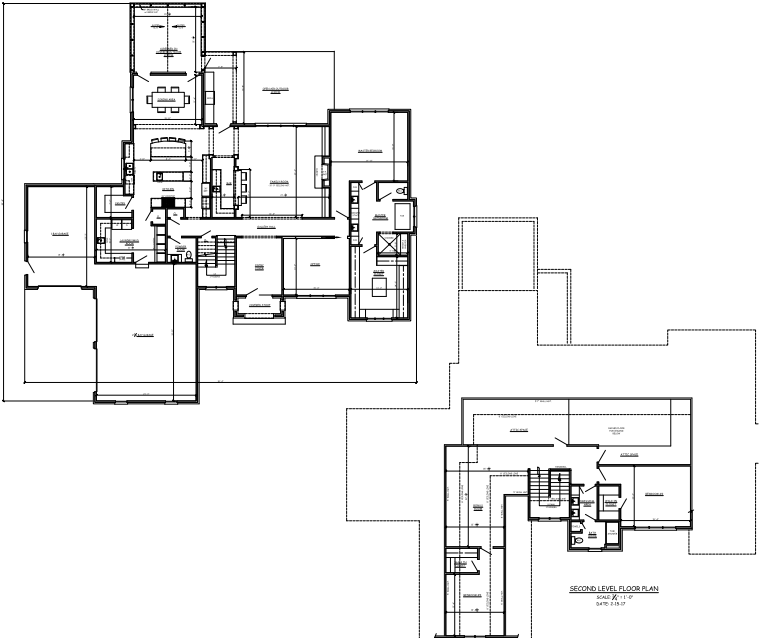

MARTIN CUSTOM BUILDING INC. #11

COPPERSTONE

4890 BRIDGEWOOD DRIVE

BRIDGEWOOD - OFF SETTLES ROAD

- Custom cabinets and countertops.
- Bourbon bar.
- Stone fireplace and hearth.
- Outdoor living room.
- Professional appliances.
- Reclaimed woodwork.
- Copper range hood.
- Custom cut limestone.