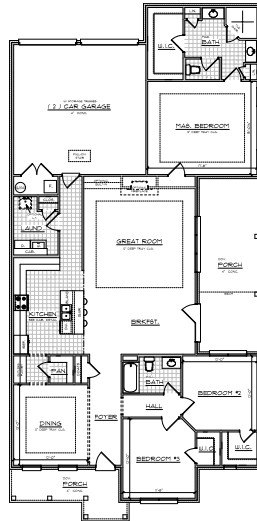

# THOMPSON HOMES, INC. #17

## VALHALLA

307 LINKS COVE  
FIDDLESTICKS

- Staggered hardwood.
- Butler's pantry.
- Separate dining room.
- Granite countertops.
- Outdoor living options.
- Energy smart home.
- Wi-Fi thermostat.
- \* Front porch.