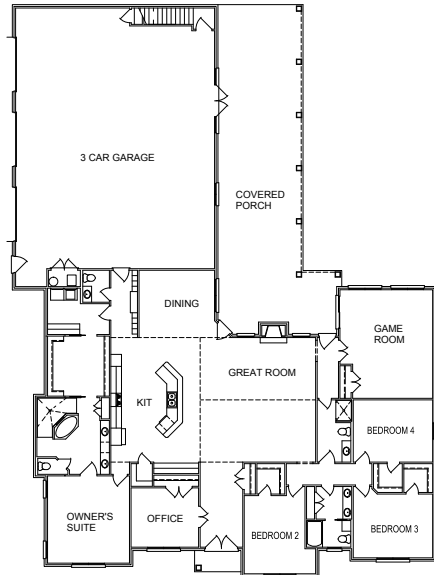

DAN THOMAS CUSTOM HOMES LLC #2

MILLIE GRACE

2912 KENTUCKY 279 S.

OFF KENTUCKY 56

- Energy Star tested and rated.
- Custom cabinets.
- Granite tops.
- Crown moulding and other custom finishes.
- Open concept.
- Oversized garage.
- Covered porch.