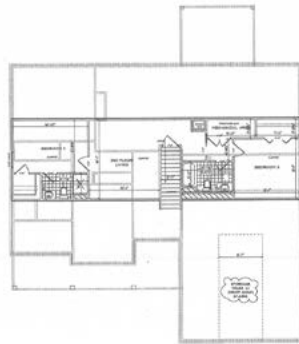

HOMES BY BENNY CLARK INC. #3

WESTWIND MANOR

5866 HORRELL ROAD

OFF HWY 279 S.

- Open concept with first floor owner's retreat with private office and spa bath.
- Beautiful chef's kitchen with custom cabinets and Cambria quartz countertops.
- Family foyer with large laundry and drop zone.
- Fireplace, half bath, pantry and lots of storage.
- Second floor has two queen suites and gathering room with washer and dryer.
- Engineered hardwood floors, Carrara marble custom shower.
- Lighting by Lighting Solutions Design Gallery.
- Beautiful Casablanca brick, Sun Windows and custom built vanities.