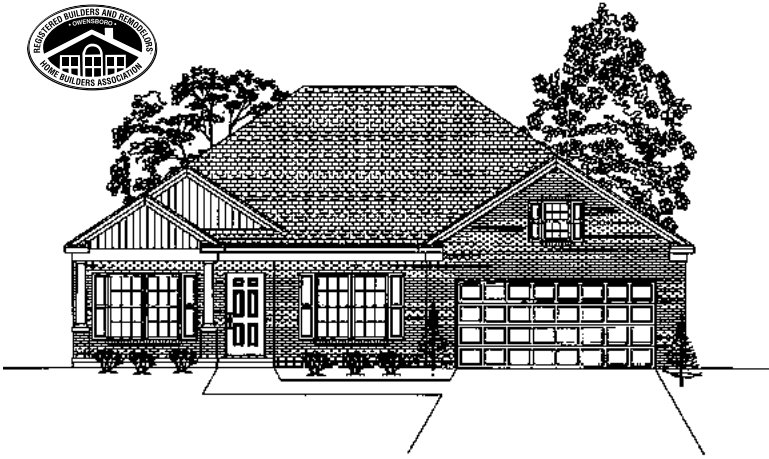

HILL CUSTOM HOMES #4

THE AFFORDABLE

6425 THORN RIDGE CROSSING

WOODLAND RIDGE

- Beautiful custom built Amish cabinets.
- Open concept — perfect for entertaining.
- Floored attic storage.
- Soaring nine foot ceilings.
- Custom master bath and walk-in closet.
- Solid granite countertops.
- Energy efficient.