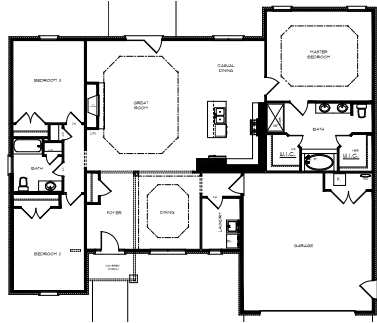

BALLARD CONSTRUCTION HOMES INC. #5

THE WESTIN 6418 SPRING HAVEN TRACE WOODLAND RIDGE

- One level — three bedroom, 2 bathroom. Fabulous floor plan.
- Master suite with tile shower, stand-alone tub and his and hers closets.
- Superior craftsmanship. Double crown, wood shelving, unique custom mantle.
- Stone fireplace to ceiling with builtins on either side.
- Beautiful kitchen with granite tops and stainless appliances.
- Energy Star and green features throughout home.
- Insulated garage with floored attic storage.
- Available and move-in ready. See builder for special parade deal.