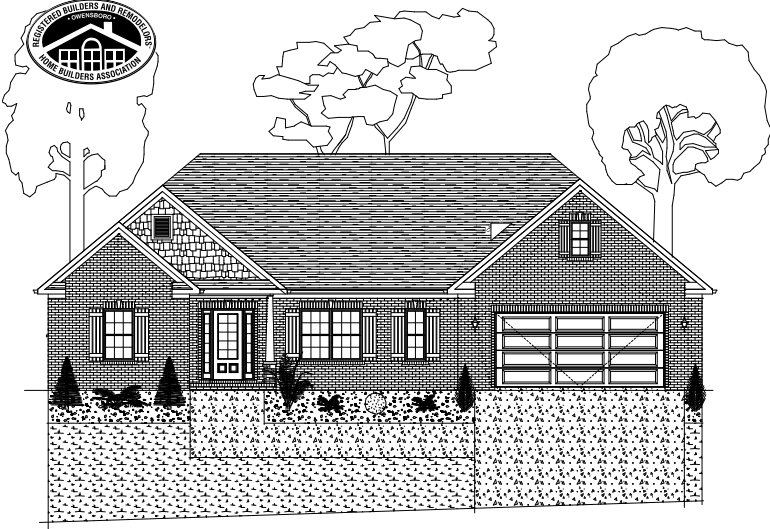

BALLARD CONSTRUCTION HOMES INC. #5

THE WESTIN 6418 SPRING HAVEN TRACE WOODLAND RIDGE

- One level — three bedroom, 2 bathroom. Fabulous floor plan.
- Master suite with tile shower, stand-alone tub and his and hers closets.
- Superior craftsmanship. Double crown, wood shelving, unique custom mantle.
- Stone fireplace to ceiling with builtins on either side.
- Beautiful kitchen with granite tops and stainless appliances.
- Energy Star and green features throughout home.
- Insulated garage with floored attic storage.
- Available and move-in ready. See builder for special parade deal.