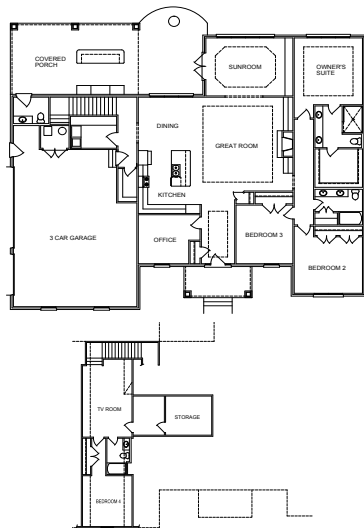

JMJ CONSTRUCTION INC. #9

CLARA ROSE

2388 OLD KENTUCKY 144

GPS directions are incorrect for this location, please take Kentucky 144, turn right onto Jones Road and make a quick left onto Old Kentucky 144. Home is on the right.

- Unique, stunning tray ceilings are sure to amaze.
- Back porch area with fire pit and a view of the lake add the perfect element of relaxation or entertainment for this gorgeous space.
- Back porch features a separate bathroom perfect for guests while entertaining.
- Exquisite master shower tile work crafted by Custom Floors.
- Gorgeous handcrafted custom cabinets manufactured locally by Phill's Custom Cabinets.
- Beautiful Casablanca leathered granite by Unique Granite.
- Upstairs area that is perfect for teens to entertain or for a man cave.
- Beautifully ornate, stamped concrete by Porter Concrete.